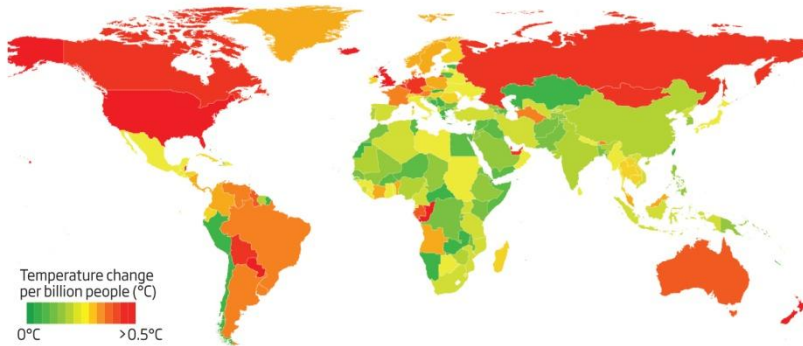

Global warming culprits, judged by size

Countries that have caused disproportionately more global warming than their area would suggest are shown swollen, while low-emitters in relation to their size are shrunken

Global warming culprits, judged by population

Countries that have caused more global warming per billion people are coloured red and low-emitters are dark green

“Flusso Delta” - Periodico di Informazione e Cultura
a cura del prof. Bruselli e del Gruppo Redazionale
Santa Caterina