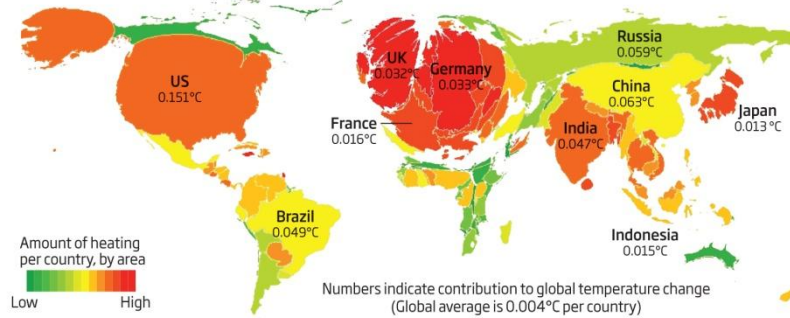

Global warming culprits, judged by size

Countries that have caused disproportionately more global warming than their area would suggest are shown swollen, while low-emitters in relation to their size are shrunken

Global warming culprits, judged by population

Countries that have caused more global warming per billion people are coloured red and low-emitters are dark green

“Flusso Delta” - Periodico di Informazione e Cultura
a cura del prof. Bruselli e del Gruppo Redazionale
Santa Caterina